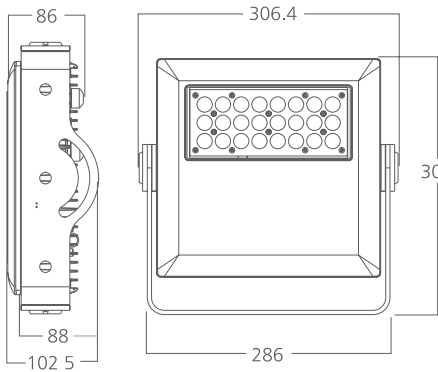

# Flood light REGAL

**DMX 512** **RDM** **IP66**  
OUTDOOR RATED

white grey black

**356 155**  
LED Power **70 W** ColourTemp **Cool White** Luminous **4190 lm**

**356 156**  
LED Power **70 W** ColourTemp **Warm White** Luminous **2900 lm**

**356 157**  
LED Power **70 W** ColourTemp **Cool White+Amber** Luminous **3300 lm**

## LIGHT DISTRIBUTION

12° (5°-25°-45°)

Diameter(M) 0.36 0.71 1.07 1.43 1.78

12° (5°-25°-45°)

Diameter(M) 0.42 0.84 1.24 1.68 2.1

25° (5°-12°-45°)

Diameter(M) 0.75 1.49 2.24 2.99 3.73