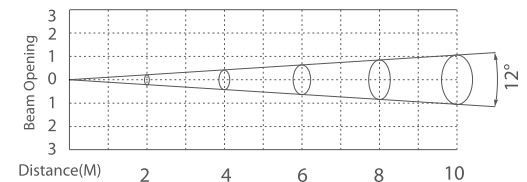

# Flood light REGAL

**DMX 512** **RDM** **IP66**  
OUTDOOR RATED

white grey black

**356 155**  
LED Power **70 W** ColourTemp **Cool White** Luminous **4190 lm**

**356 156**  
LED Power **70 W** ColourTemp **Warm White** Luminous **2900 lm**

**356 157**  
LED Power **70 W** ColourTemp **Cool White+Amber** Luminous **3300 lm**

## LIGHT DISTRIBUTION

12° (5°-25°-45°)

Diameter(M) 0.36 0.71 1.07 1.43 1.78

12° (5°-25°-45°)

Diameter(M) 0.42 0.84 1.24 1.68 2.1

25° (5°-12°-45°)

Diameter(M) 0.75 1.49 2.24 2.99 3.73